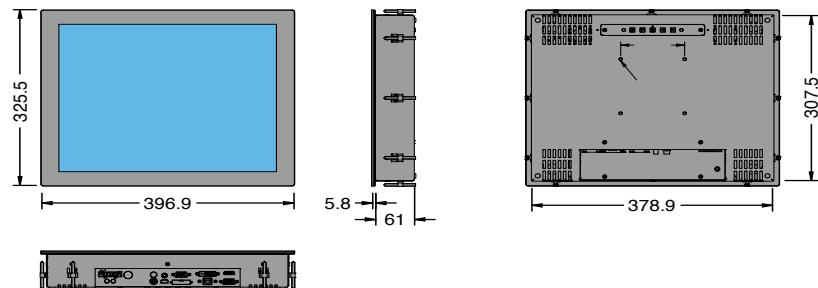

17 INCH PANELMOUNT MONITOR EXTERNAL DIMMING

Front size	396.9 x 325.5
Resolution	1280 x 1024 (5:4)
Brightness	1500
Contrast	1000
Viewing angle	178°/178°
Potentiometer	External