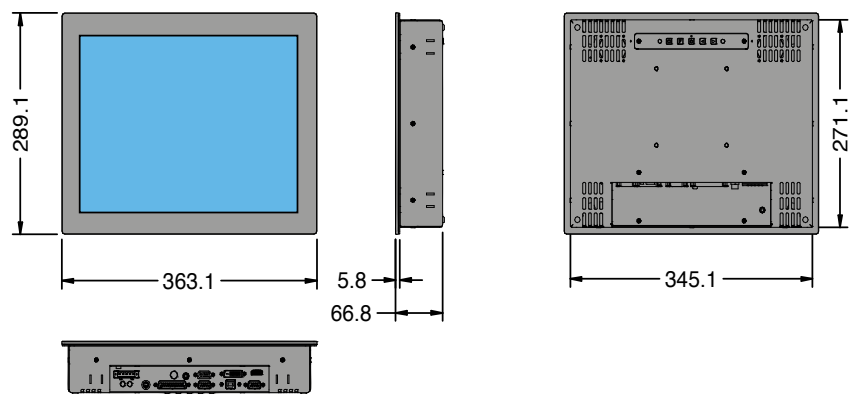

15 INCH PANELMOUNT MONITOR EXTERNAL DIMMING

Front size	363.1 x 289.1
Resolution	1024 x 768 (4:3)
Brightness	1500
Contrast	700
Viewing angle	160° / 140°
Potentiometer	External