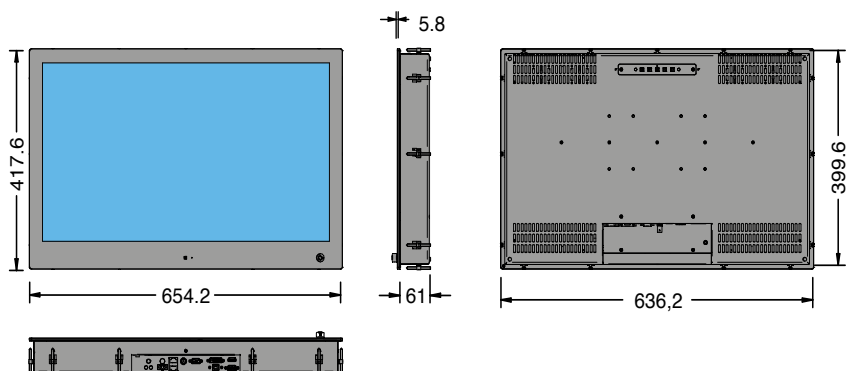

## 19 INCH PANELMOUNT MONITOR

Front size **432.6 x 377.2**  
Resolution **1280x 1024 (5:4)**  
Brightness **1500**  
Contrast **1500**  
Viewing angle **178°/178°**  
Potentiometer **Internal**

## 19 INCH PANELMOUNT MONITOR EXTERNAL DIMMING

Front size **432.6 x 359.2**  
Resolution **1280x 1024 (5:4)**  
Brightness **1500**  
Contrast **1500**  
Viewing angle **178°/178°**  
Potentiometer **External**

## 24 INCH PANELMOUNT MONITOR

Front size **587 x 404.2**  
Resolution **1920 x 1080 (16:9)**  
Brightness **1500**  
Contrast **3000**  
Viewing angle **178°/178°**  
Potentiometer **Internal**

## 27 INCH PANELMOUNT MONITOR

Front size **654.2 x 417.6**  
Resolution **1920 x 1080 (16:9)**  
Brightness **1500**  
Contrast **3000**  
Viewing angle **178°/178°**  
Potentiometer **External**