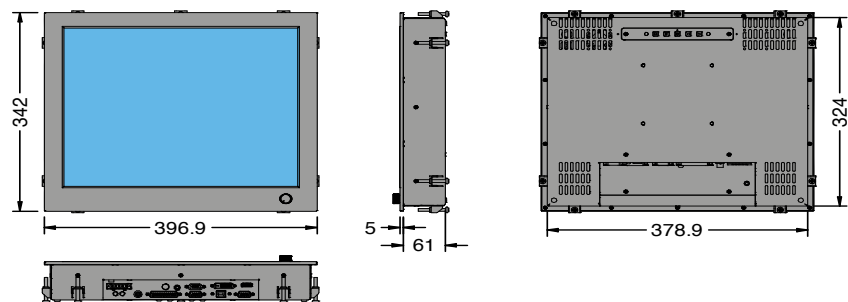

17 INCH PANELMOUNT MONITOR

Front size	396.9 x 342
Resolution	1280 x 1024 (5:4)
Brightness	1500
Contrast	1000
Viewing angle	178°/178°
Potentiometer	Internal