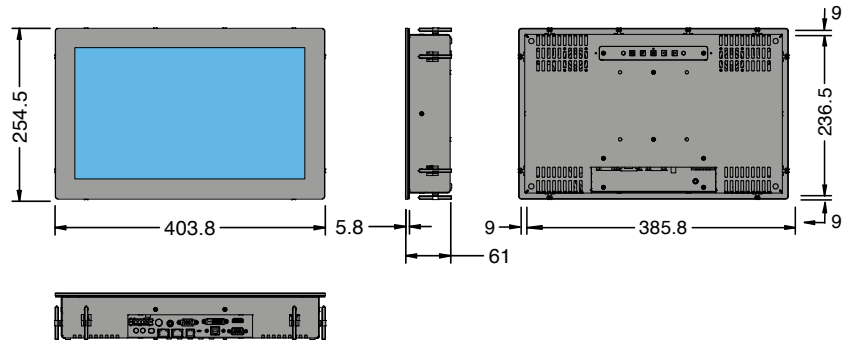

## 15.4 INCH WIDESCREEN PANELMOUNT MONITOR EXTERNAL DIMMING

Front size	<b>388.6 x 265.6</b>
Resolution	<b>1280 x 800 (16:10)</b>
Brightness	<b>1500</b>
Contrast	<b>760</b>
Viewing angle	<b>160°/140°</b>
Potentiometer	<b>External</b>

## 15,4 SPECIAL FIT PANELMOUNT MONITOR EXTERNAL DIMMING

Front size	<b>383.2 x 284.7</b>
Resolution	<b>1280 x 800 (16:10)</b>
Brightness	<b>1500</b>
Contrast	<b>760</b>
Viewing angle	<b>160°/140°</b>
Potentiometer	<b>External</b>

## 15,6 PANELMOUNT MONITOR EXTERNAL DIMMING

Front size	<b>403.8 x 254.5</b>
Resolution	<b>1920 x 1080 (16:9)</b>
Brightness	<b>1200</b>
Contrast	<b>1500</b>
Viewing angle	<b>170°/170°</b>
Potentiometer	<b>External</b>

## 24 INCH PANELMOUNT MONITOR

Front size **587 x 404.2**  
Resolution **1920 x 1080 (16:9)**  
Brightness **1500**  
Contrast **3000**  
Viewing angle **178°/178°**  
Potentiometer **Internal**