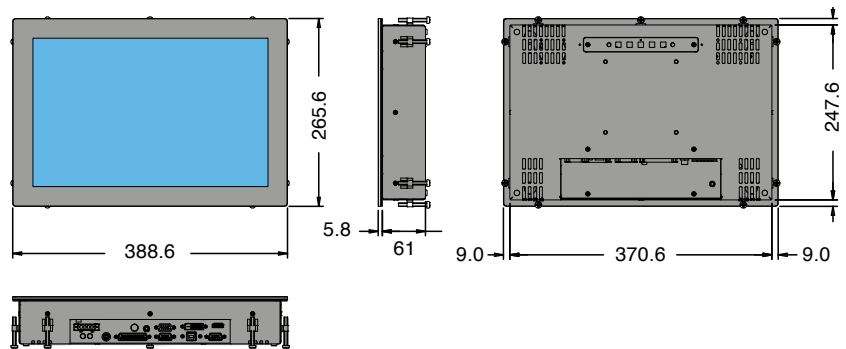

15.4 INCH WIDESCREEN PANELMOUNT MONITOR EXTERNAL DIMMING

Front size	388.6 x 265.6
Resolution	1280 x 800 (16:10)
Brightness	1500
Contrast	760
Viewing angle	160°/140°
Potentiometer	External