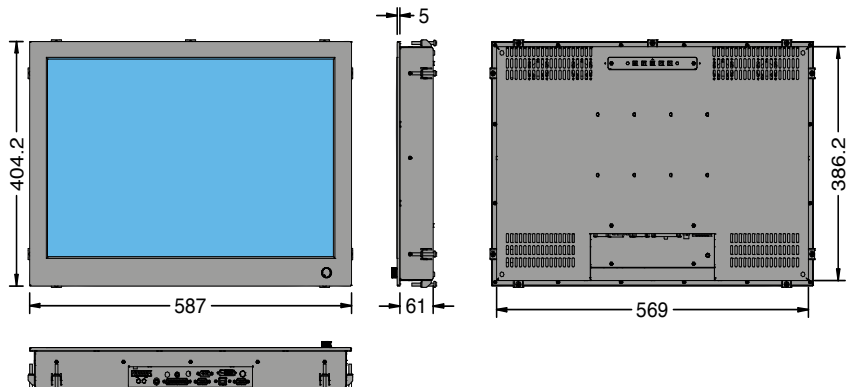

## 19 INCH PANELMOUNT MONITOR

Front size **432.6 x 377.2**  
Resolution **1280x 1024 (5:4)**  
Brightness **1500**  
Contrast **1500**  
Viewing angle **178°/178°**  
Potentiometer **Internal**

## 19 INCH PANELMOUNT MONITOR EXTERNAL DIMMING

Front size **432.6 x 359.2**  
Resolution **1280x 1024 (5:4)**  
Brightness **1500**  
Contrast **1500**  
Viewing angle **178°/178°**  
Potentiometer **External**

## 24 INCH PANELMOUNT MONITOR

Front size **587 x 404.2**  
Resolution **1920 x 1080 (16:9)**  
Brightness **1500**  
Contrast **3000**  
Viewing angle **178°/178°**  
Potentiometer **Internal**

## 27 INCH PANELMOUNT MONITOR

Front size **654.2 x 417.6**  
Resolution **1920 x 1080 (16:9)**  
Brightness **1500**  
Contrast **3000**  
Viewing angle **178°/178°**  
Potentiometer **External**