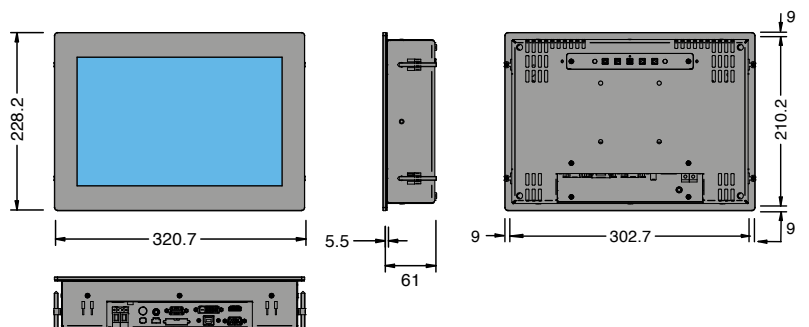

12,1 INCH WIDESCREEN PANELMOUNT MONITOR

Front size **320.7 x 228.2**
Resolution **1280 x 800 (16:10)**
Brightness **1200**
Contrast **1000**
Viewing angle **176°/176°**
Potentiometer **External**