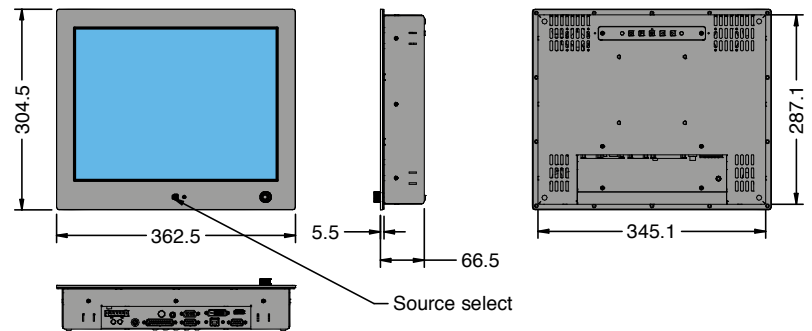

15 INCH PANELMOUNT MONITOR

Front size	362.5 x 304.5
Resolution	1024 x 768 (4:3)
Brightness	1500
Contrast	700
Viewing angle	160° / 140°
Potentiometer	Internal