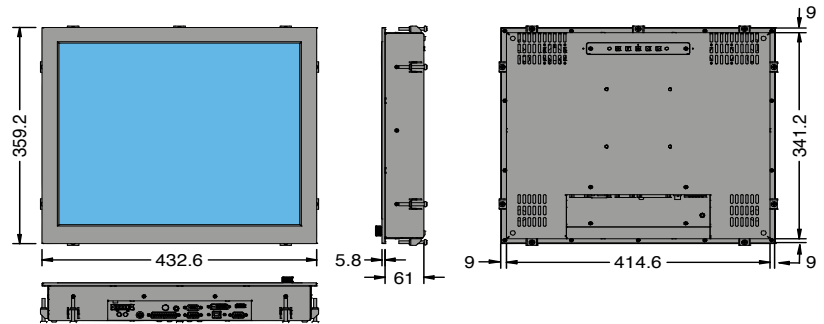

19 INCH PANELMOUNT MONITOR EXTERNAL DIMMING

Front size **432.6 x 359.2**
Resolution **1280x 1024 (5:4)**
Brightness **1500**
Contrast **1500**
Viewing angle **178°/178°**
Potentiometer **External**