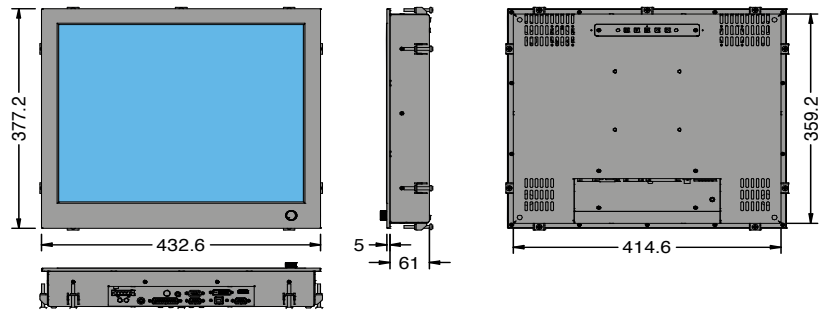

19 INCH PANELMOUNT MONITOR

Front size **432.6 x 377.2**
Resolution **1280x 1024 (5:4)**
Brightness **1500**
Contrast **1500**
Viewing angle **178°/178°**
Potentiometer **Internal**