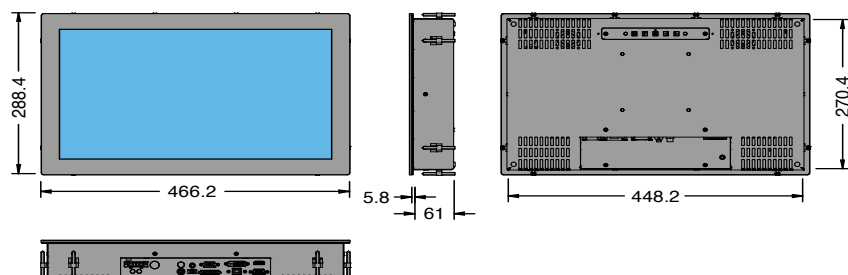

18,5 INCH PANELMOUNT MONITOR EXTERNAL DIMMING

Front size	466.2 x 288.4
Resolution	1366 x 768 (16:9)
Brightness	1500
Contrast	1000
Viewing angle	170°/160°
Potentiometer	External