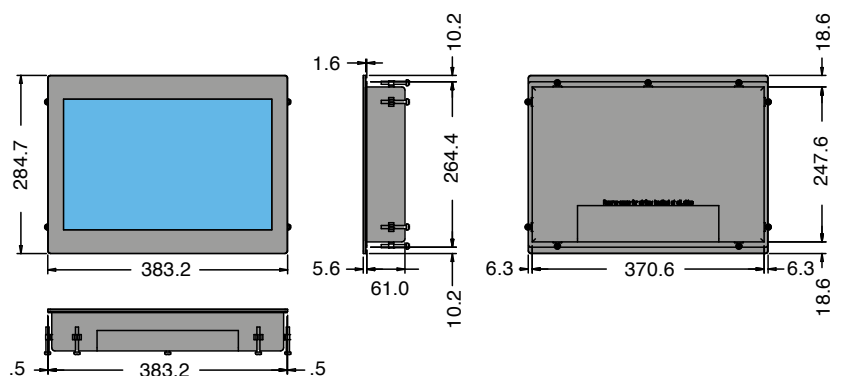

15,4 SPECIAL FIT PANELMOUNT MONITOR EXTERNAL DIMMING

Front size	383.2 x 284.7
Resolution	1280 x 800 (16:10)
Brightness	1500
Contrast	760
Viewing angle	160°/140°
Potentiometer	External